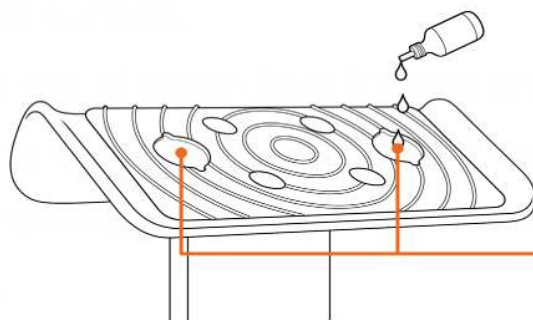

How to diffuse the lavender oil

Drop 3-4 drops of lavender oil on the round felt pads.

RICHWAY & FUJI BIO INC. 1314 SOUTH KING STREET SUITE 520, HONOLULU, HI 96814 USA
TEL: +1-808-589-2800 TOLL-FREE: +1-855-338-6410 FAX: +1-808-597-1651 WWW.RICHWAYANDFUJIBIO.COM
SHAOXING RICHWAY TRADING CO., LTD. Room 2703, Zhongyang Building, Yumin Road, Kejiao District, Shaoxing, Zhejiang, China 312000 TEL: +86-575-8110-1350 FAX: +86-575-8110-1370
RICHWAY EUROPE B.V. BEECHAVENUE 54-80, 1119 PW SCHIPHOL-RIJK, NETHERLANDS TEL: +31-(0)20-658-6231 / +31-(0)20-303-3411 (international use) FAX: +31-(0)20-658-6142
RICHWAY & LIFE JAPAN CORPORATION 2-6-41 NAKAHATA, ONOJO-SHI, FUKUOKA, JAPAN 816-0921 TEL: +81-92-575-1004 FAX: +81-92-575-1006
R & L CORPORATION 11F, Ace Gwangmyeong Tower B, 108 Haan-ro, Gwangmyeong -Si, Gyeonggi-Do, Korea 14319 TEL: +82-2-6112-7700 WWW.RICHWAYKOREA.COM
CANADA, ENGLAND, AUSTRALIA, NORWAY, FRANCE, GERMANY, SWEDEN, RUSSIA, UKRAINE, CZECH REPUBLIC, BRAZIL, COLOMBIA, INDONESIA, HONG KONG, TAIWAN