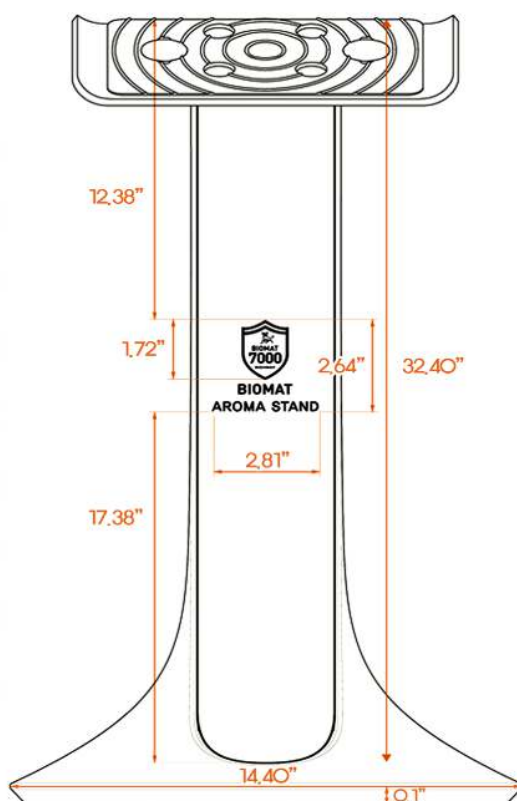

# Components

- 01/ Body
- 02/ Head
- 03/ Silicone pad
- 04/ Round felt diffuser pads 2 ea
- 05/ Lavender oil 30ml

## Biomat Aroma Stand™ Specifications